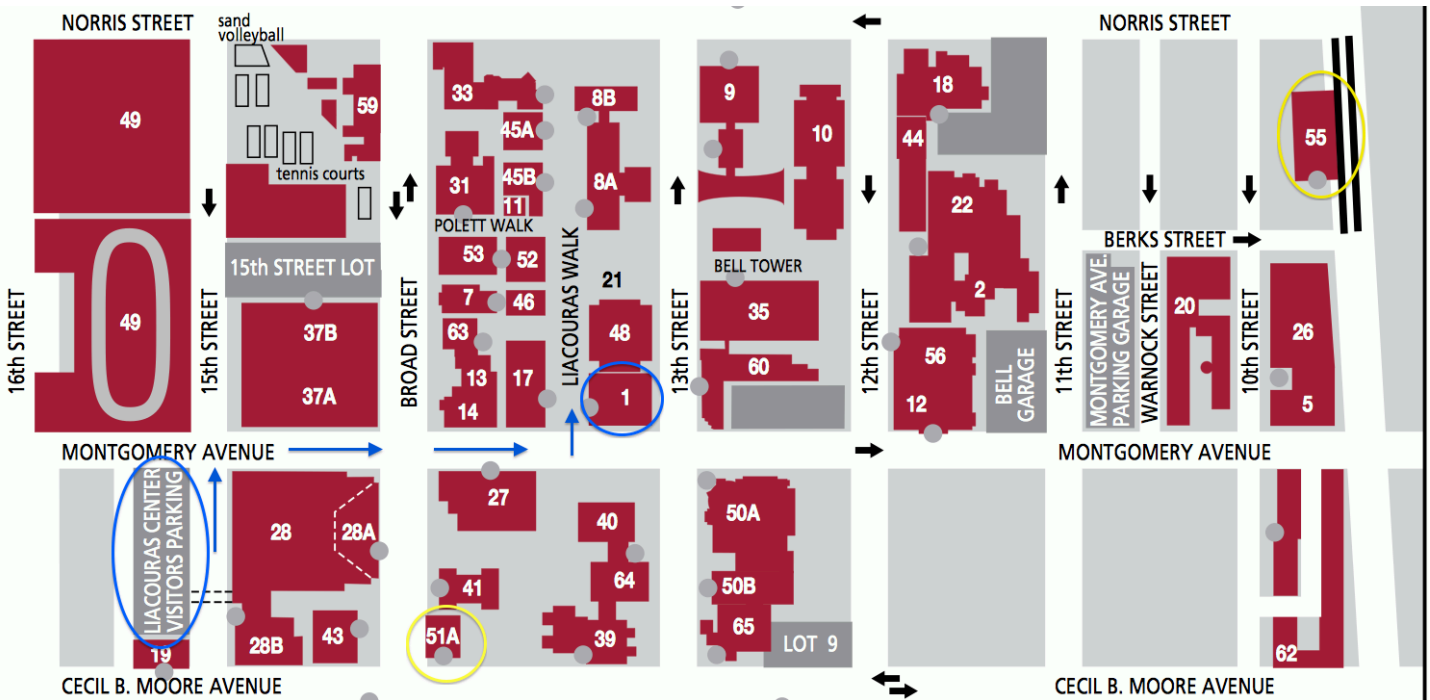

# MAIN CAMPUS

## TEMPLE UNIVERSITY

Directions from Liacouras Garage to Alter Hall (Building 1)

SEPTA Region Rail (55) and Subway Station (51A)

Please park in the Liacouras Garage, located behind the Liacouras Center (Building 28). If using a navigation system, please use the address 1801 N. Broad Street, Philadelphia, PA 19122. This will direct you to the Liacouras Garage. The entrance to the lot is on 15<sup>th</sup> Street or a second entrance is located on Sydenham Street. Alter Hall (Building 1) is a short walk from the Liacouras Parking Garage. Upon exiting the lot, turn left and walk towards Montgomery Street. Turn right onto Montgomery Street, heading towards Broad Street. Cross over Broad Street and Alter Hall will be on your left, located on Liacouras Walk. Turn left on Liacouras Walk. The entrance to Alter Hall will be on your right.

Once inside the main corridor of Alter Hall, you will need to show identification at the Security Desk.